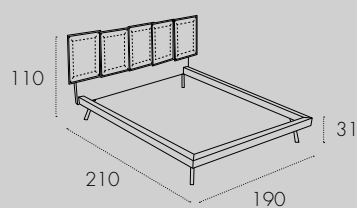

FINITURE GIROLETTO / Finiture giroletto

SOFT TOUCH VINTAGE / Soft Touch Vintage

6H08
Bianco
White

6H24
Ghiaccio
Ice

6H66
Corda
Corda

MISURE / Size

GIROLETTO / With low footboard
L 190 P 210 H 31 / 110 cm

CONTENITORE / With bed casing
L 190 P 210 H 33 / 115 cm