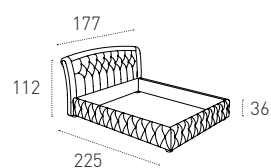

FINITURE FINISHES

LETTO MATRIMONIALE_DOUBLE BED COD. BD448

SOFT TOUCH

6C08
BIANCO
WHITE

SOFT TOUCH ANTICATO
AGED SOFT TOUCH

6F66
CORDA
CORDA

6F71
TABACCO
TOBACCO

MISURE SIZE

GIROLETTO_WITH LOW FOOTBOARD
L 177 P 225 H 36 / 112 cmCONTENITORE_WITH BED CASING
L 177 P 230 H 36 / 112 cm