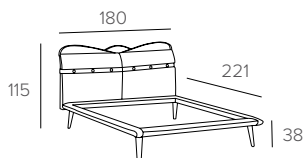

6C08
Bianco
White

MISURE / Size

Giroletto / With low footboard
L 180 P 221 H 115/38 cm

Contentore / With bed casing
L 180 P 221 H 115/32 cm