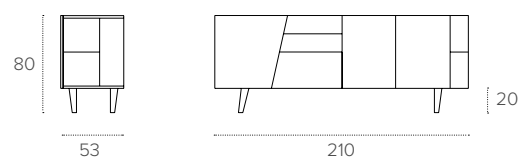

# VERSUS 210

MADIA / SIDEBORD  
COD. MA101

MISURE / Size

L 210 P 53 H 80/20 cm

FINITURE / Finishes

ANTA DIAGONALE E  
CESTONE /  
Diagonal door and  
drawer box  
laminato / laminate

1128  
Perla  
Pearl

1724  
Castoro  
Beaver