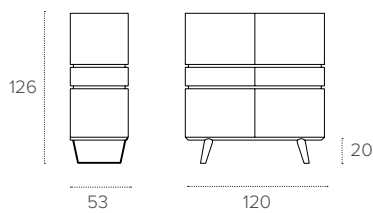

ELECTA QUADRA

MADIA / SIDEBBOARD
COD. MA105

MISURE / Size

L 126 P 50 H 126/20 cm

FINITURE / Finishes

ANTE/ Doors
 laminato / laminate

1128 *
 Perla
 Pearl

1724
 Castoro
 Beaver