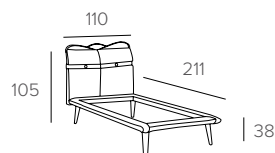

Tessuto velluto /
Velvet fabric

4324/6N24
Ghiaccio
Ice

4330/6N30
Blu
Blue

MISURE / Size

Giroletto / With low footboard
L 110 P 211 H 105/38 cm

Contentore / With bed casing
L 110 P 211 H 105/32 cm