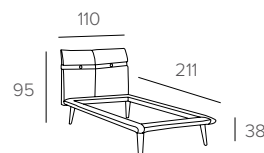

Cod. SB463 Letto singolo / Single bed

FINITURE / Finishes

Tessuto velluto /
Velvet fabric

4324/6N24
Ghiaccio
Ice

4330/6N30
Blu
Blue

MISURE / Size

Giroletto / With low footboard
L 110 P 211 H 95/38 cm

Contentore / With bed casing
L 110 P 211 H 95/32 cm