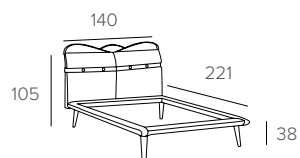

Corfù Plus Cod. SD458 Letto piazza e mezza / Semi-double bed

FINITURE / Finishes

Tessuto velluto /
Velvet fabric

4324/6N24
Ghiaccio
Ice

4330/6N30
Blu
Blue

MISURE / Size

Giroletto / With low footboard
L 140 P 221 H 105/38 cm

Contentore / With bed casing
L 140 P 221 H 105/32 cm