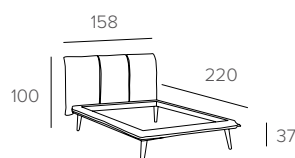

FINITURE / Finishes

Tessuto velluto /
Velvet fabric

4324/6N24
Ghiaccio
Ice

4330/6N30
Blu
Blue

MISURE / Size

Giroletto / With low footboard
L 158 P 220 H 100/37 cm

Contentore / With bed casing
L 158 P 220 H 100/32 cm