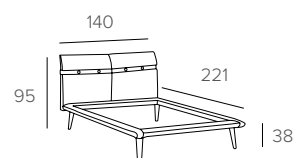

### MISURE / Size

Giroletto / With low footboard  
L 140 P 221 H 95/38 cm

Contenitore / With bed casing  
L 140 P 221 H 95/32 cm