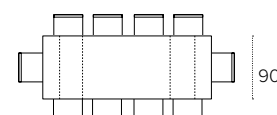

## FINITURE / Finishes

STRUTTURA E PIANO /  
Frame and top finishing

1724  
Castoro  
Beaver

1727  
Rustico  
Country

1728  
Rustico bianco  
White country

1729  
Deserto  
Desert

## MISURE / Size

L 180/280 P 90 H 75 cm

180

280