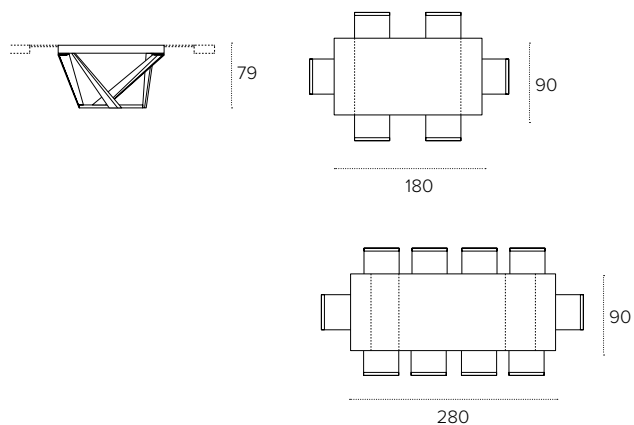

PIANO / Top  
laminato / laminate

1724  
Castoro  
Beaver

1727  
Rustico  
Country

1728  
Rustico bianco  
White country

PIANO / Top  
laminato spazzolato /  
brushed laminate

1L62  
Argilla  
Clay

1L46  
Vulcano  
Volcano

## MISURE / Size

**APOLLO 180 COD. TA1C3** L 180/280 P 90 H 79 cm

**APOLLO 160 COD. TA1C4** L 160/240 P 90 H 79 cm