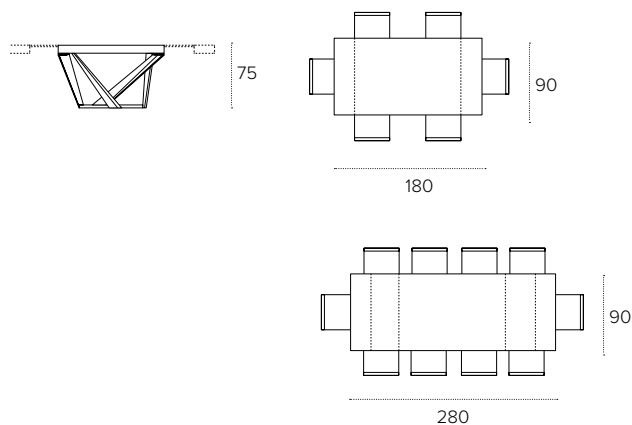

PIANO / Top  
laminato / laminate

1724  
Castoro  
Beaver

1727  
Rustico  
Country

1728  
Rustico bianco  
White country

PIANO / Top  
laminato spazzolato /  
brushed laminate

1L62  
Argilla  
Clay

1L46  
Vulcano  
Volcano

## MISURE / Size

**APOLLO 180 COD. TA1C3** L 180/280 P 90 H 75 cm

**APOLLO 160 COD. TA1C4** L 160/240 P 90 H 75 cm