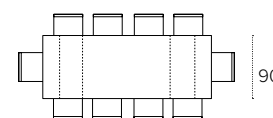

ASTERION

TAVOLO ALLUNGABILE / EXTENDABLE TABLE
COD. TA1C5 - TOP 160/240X90 cm

Tavolo allungabile con struttura in legno, piano ed allunghe in laminato effetto legno Rustico bianco 1728.

Extendable table with wooden frame and 1728 White country wood-effect laminate top and side extensions.

Table extensible avec structure en bois. Piètement, plateau et allonges latérales en stratifié effet bois Rustique blanc 1728.

Mesa extensible con estructura en madera. Patas, encimera y extensibles laterales en laminado efecto madera Rustico blanco 1728.

FINITURE / Finishes

STRUTTURA E PIANO /
Frame and top finishing

MISURE / Size

L 160/240 P 90 H 75 cm

160

240