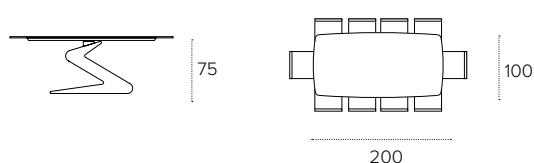

COD. TP204 - TOP A BOTTICELLA 200X100 cm

L 200 P 100 H 75 cm