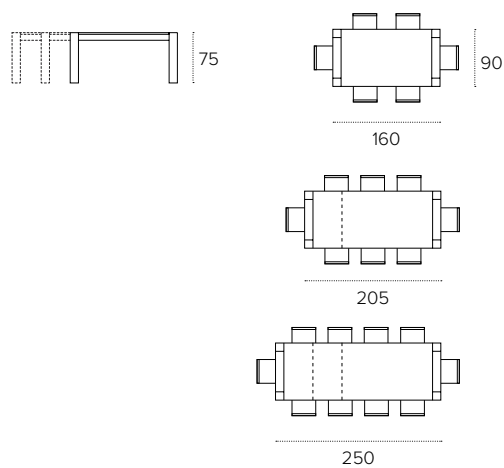

MONOLITE 160

TAVOLO ALLUNGABILE / EXTENDABLE TABLE

COD. TA506

Tavolo allungabile con struttura, piano e allunghe in laminato a poro registro. Dettaglio in lamiera neutra o decorata sui posti capotavola.
Extendable table with wooden structure. Legs, top and side extensions in synchro-texture wood-effect laminate. Decorated metal detail on the table heads.

MISURE / Size

L 160/205/250 P 90 H 75 cm

FINITURE / Finishes

STRUTTURA E PIANO /
Frame and top finishing
laminato / laminate

1728
Rustico bianco
White country

1729
Deserto
Desert

FINITURA DECORO /
decoration finishing
lamiera / metal sheet