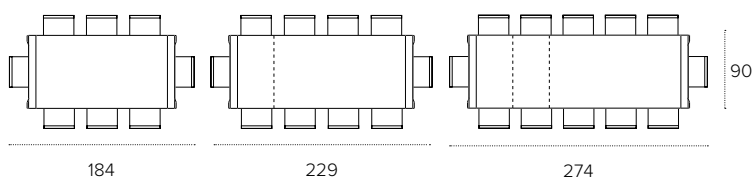

EXODUS 180

TAVOLO ALLUNGABILE / EXTENDABLE TABLE

COD. TA510

MISURE / Size

L 184|229|274 P 90 H 75 cm

Tavolo allungabile in laminato a poro registro con inserti in lamiera neutra sui profili esterni e sul lato interno delle gambe.

Extensible table with wooden frame. Legs, top and side extensions in synchrotexture laminate with Vintage iron inserts on the outer profile and on the inside of the legs.

FINITURE / Finishes

STRUTTURA E PIANO /
Frame and top finishing
laminato / laminate